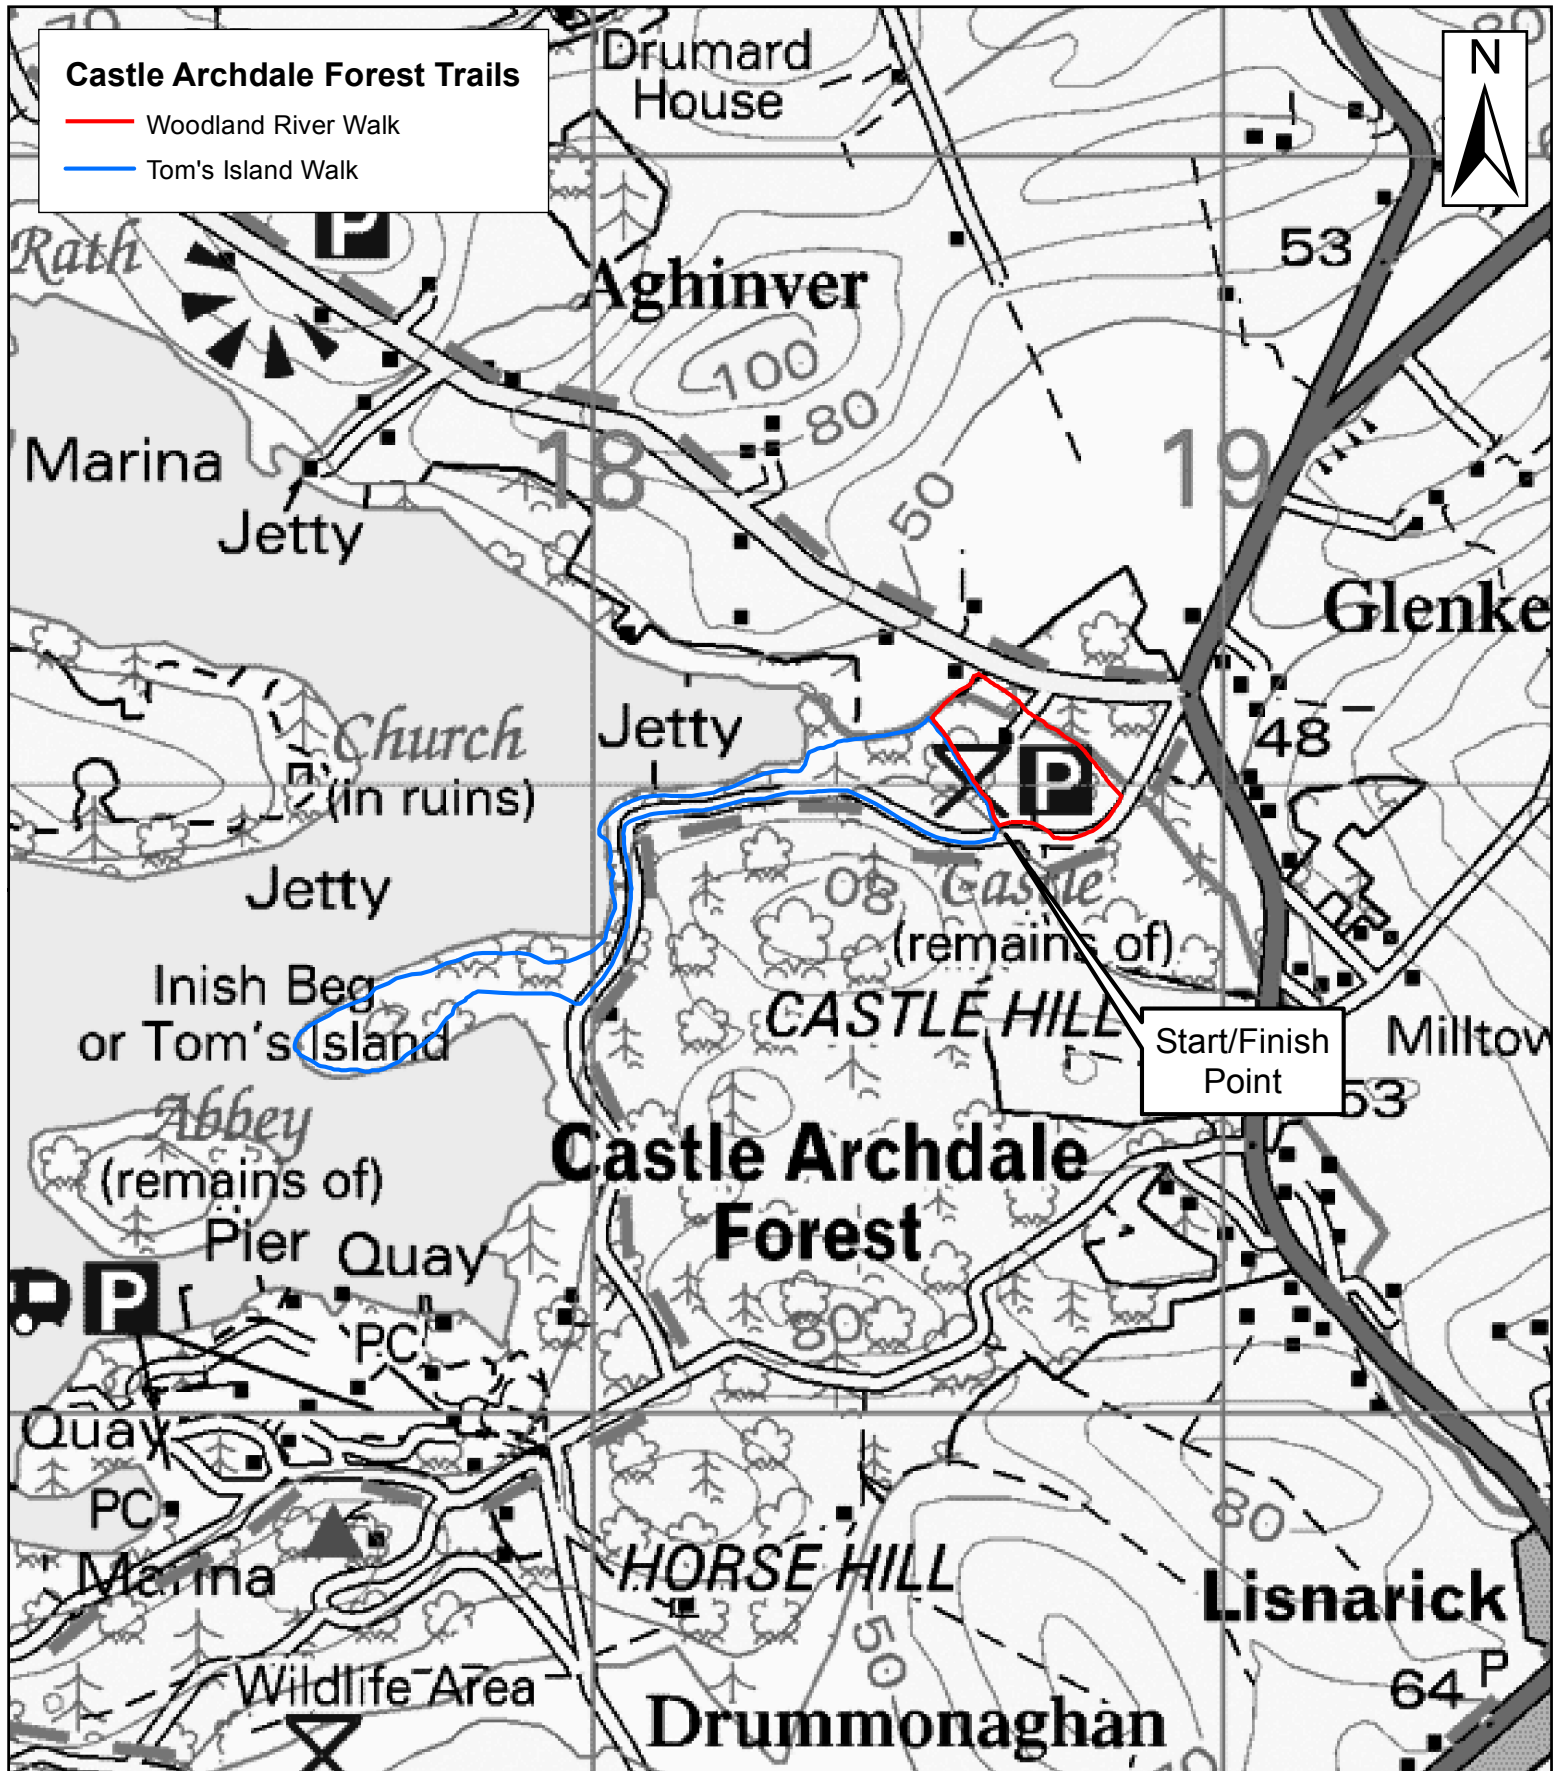

# Castle Archdale Forest Trails

1:12,000

0 125 250 500 Meters