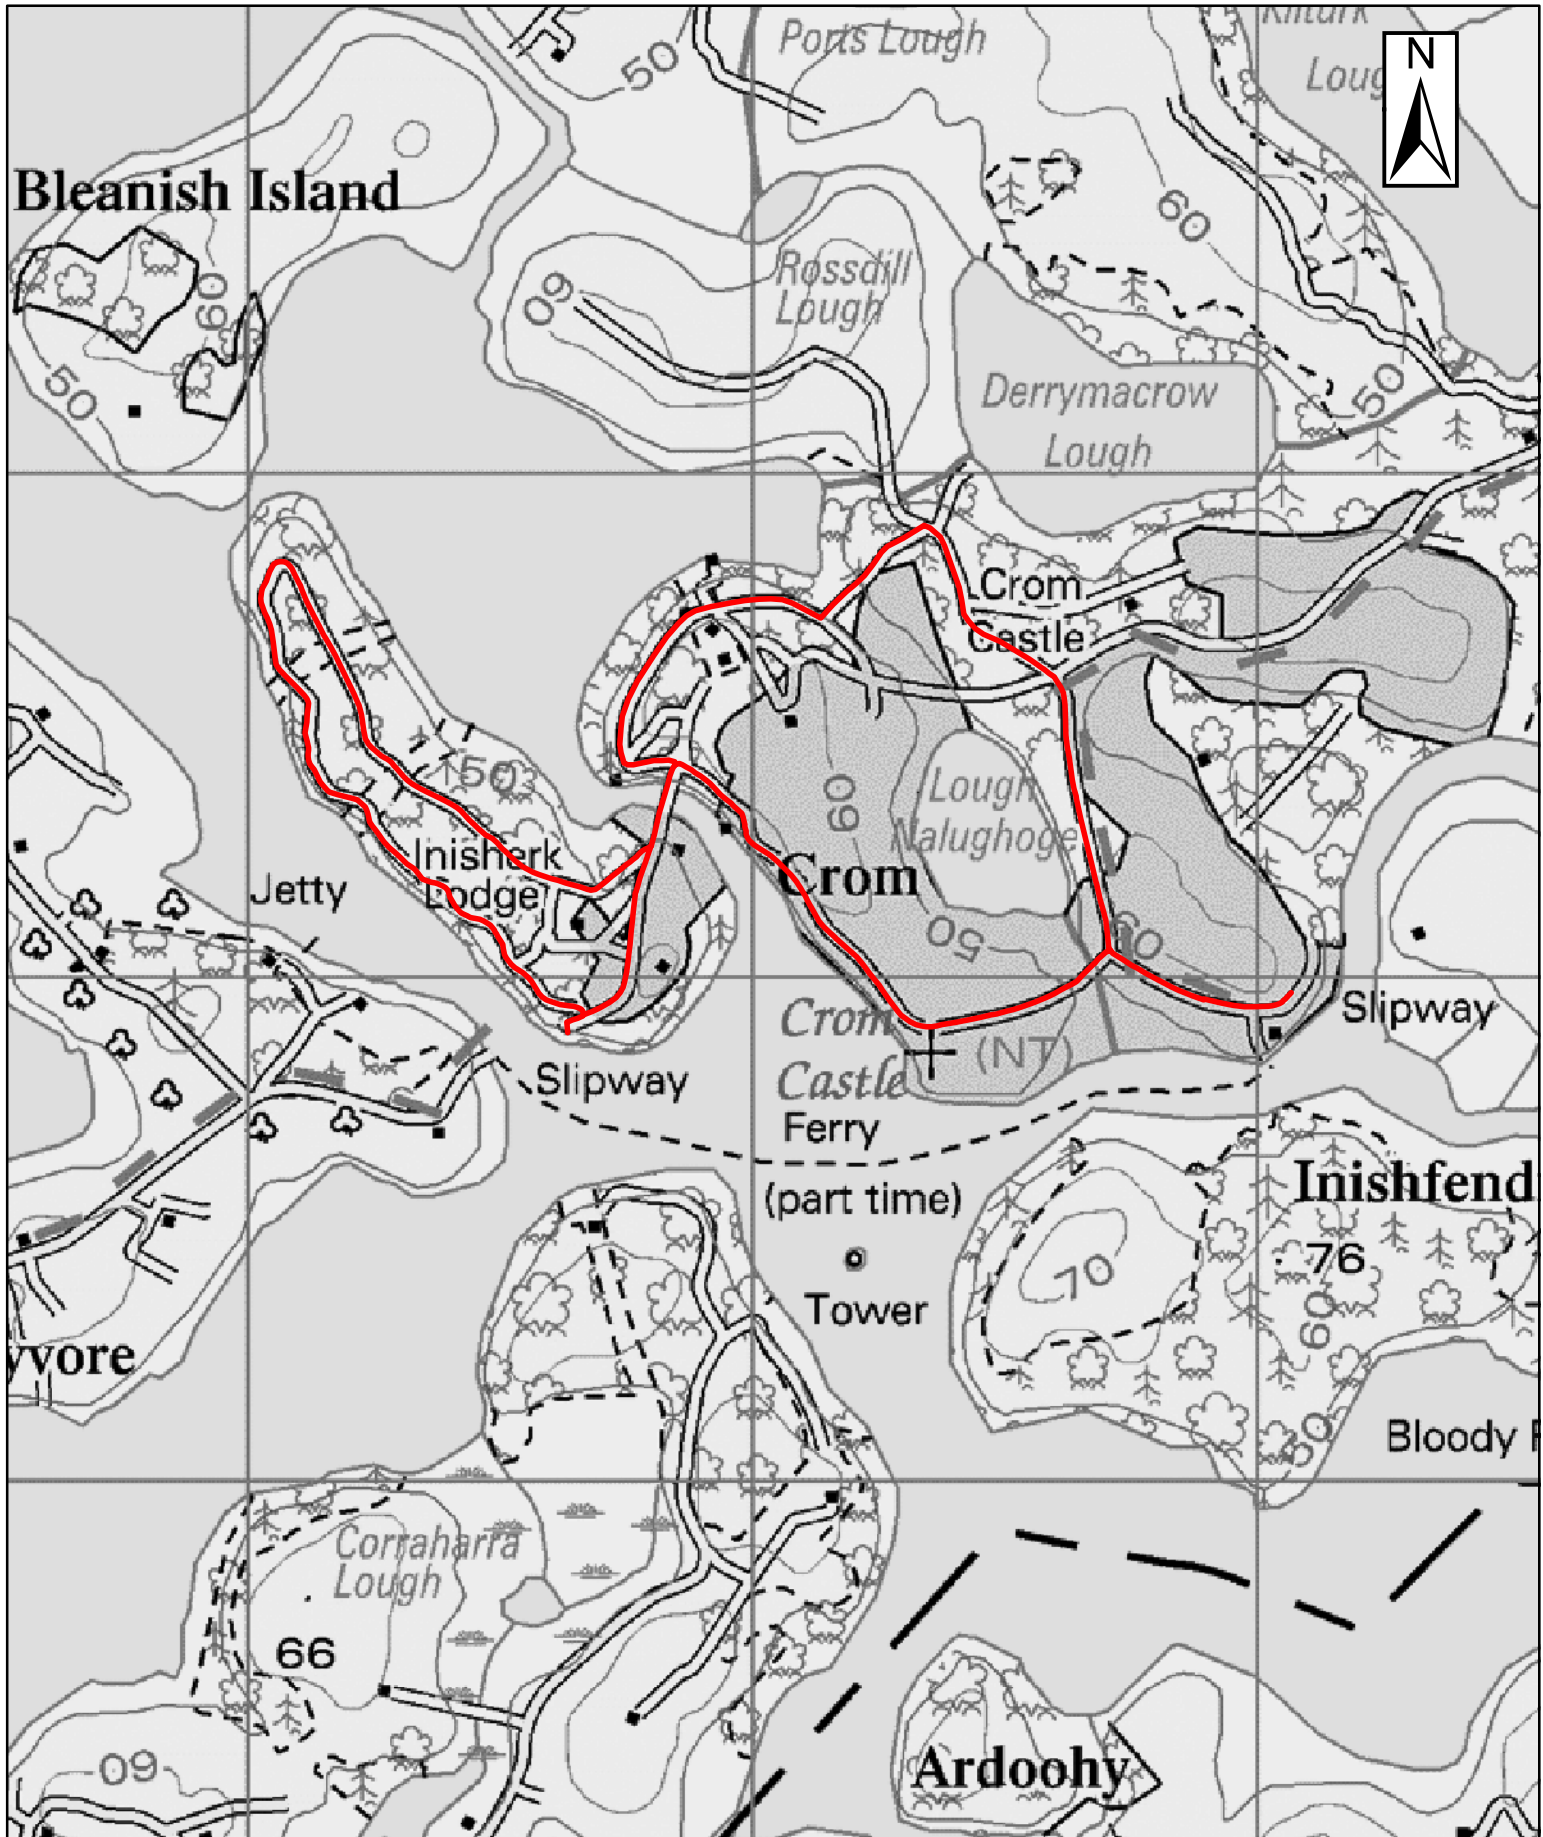

Crom Estate

WalkNI.com
Your definitive guide to walking
in Northern Ireland

This material is Crown Copyright and is reproduced with the permission of Land and Property Services under delegated authority from the Controller of Her Majesty's Stationary Office, © Crown copyright and database rights NIMA ESA&LA205.2